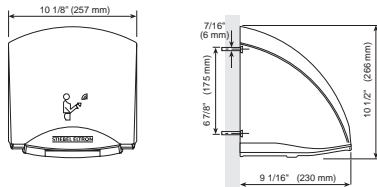

GALAXY™ M Technical Data

Model	Wattage	Voltage	Amperage	Air Supply	Color	Weight
GALAXY™ M1	1850 Watts	120 VAC	15.42 Amps.	90 CFM	White	8.8 Lbs.
	2000 Watts	240 VAC	8.34 Amps.	95 CFM	White	8.8 Lbs.
GALAXY™ M2	1500 Watts	208 VAC	7.21 Amps.	85 CFM	White	8.8 Lbs.