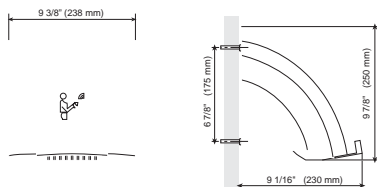

GALAXY™ Technical Data

Model	Wattage	Voltage	Amperage	Air Supply	Color	Weight
GALAXY™ 1	1850 Watts	120 VAC	15.42 Amps.	90 CFM	White	5.5 Lbs.
GALAXY™ 2	2000 Watts	240 VAC	8.34 Amps.	95 CFM	White	5.5 Lbs.
	1500 Watts	208 VAC	7.21 Amps.	85 CFM	White	5.5 Lbs.